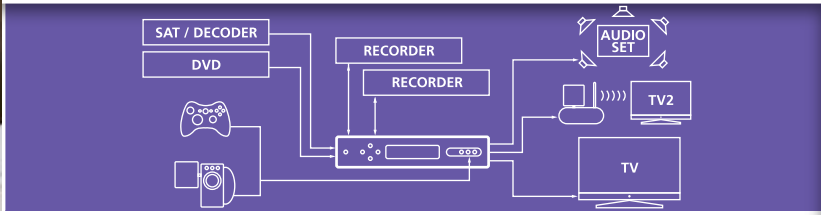

## 6 input / 3 output matrix audio video connector

**EN** With only one cable to your (flat screen) TV! Switch between the connected devices

- Never again switch cables when recording or playing: every combination of in- and output can be chosen easily.
- Recording or copying a signal and watching another signal simultaneously.
- Direct linking of (digital) audio to your audio system for optimal Home Theatre viewing- and listening pleasure (SD, Dolby ProLogic / Dolby Digital 5.1/7.1).
- Easy accessible connection at the front for instance for game console, camcorder, laptop or photo camera.
- Full matrix function with 6 analogue video-inputs, 3 digital audio-inputs, 3 analogue video- and audio-outputs and a digital audio-output.
- Practical connection for a second TV, video transmitter or modulator.
- No quality loss because of advanced SRT™ (Signal Regulator Technology).
- S-VHS and RGB compatible.
- The informative LCD display shows an overview of set connections.
- Remote control included.