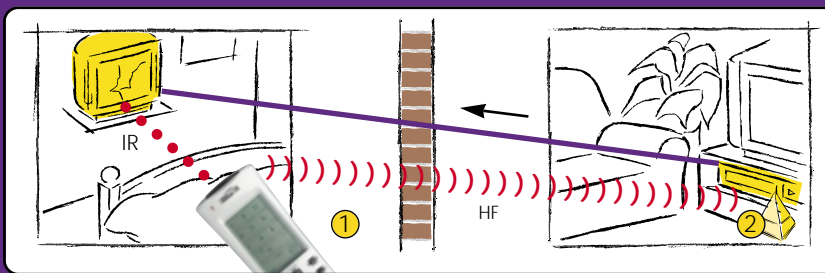

AUDIO

X-10

*Universal remote control with  
Touchscreen display*

*Replaces your present and  
future remote controls*

*Home Theatre Macro Function*

**MARMITEK**

- Easy control: only the functions for the device selected are shown on screen
- Universal remote control for 8 devices (TVs, VCRs, CD players, satellite receivers, decoders, DVD players, audio systems and Marmitek X-10 Home Automation)
- Easy setup: Preprogrammed for nearly every brand and model
- Touchscreen can be configured to your individual needs
- Home Theatre Macro function: Set all your devices with one press of a button
- Screen lighting for use in the dark
- Supports ShowView, VideoPlus, menu control and timer access to program your VCR
- Flashing LED and sound signal (can be disabled) to acknowledge commands.
- Prepared for the future: extensive learning memory for future devices
- All Power Off: Switch off all your devices in one go

Automatic transmission of both infrared and radio frequency signals. With the optional PowerMid Receiver you can even control your appliances through walls and ceilings! Easy when you want to control your satellite receiver in the living room from the bedroom...

Create your own perfect scenery! The Marmitek Easytouch 35 is also suitable for Marmitek X-10 Home Automation appliances. You can use it to dim and switch lights and control other appliances (such as sun blinds) without getting out of your chair! For more information, visit [www.marmitek.com](http://www.marmitek.com).