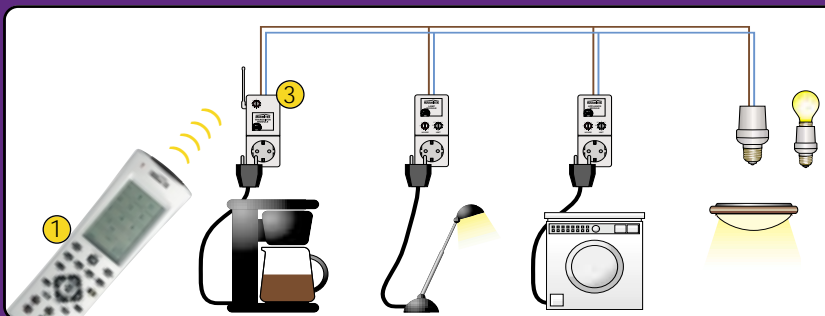

AUDIO

X-10

*Universal remote control with  
Touchscreen display*

*Replaces your present and  
future remote controls*

*Home Theatre Macro Function*

**MARMITEK**

- Easy control: only the functions for the device selected are shown on screen
- Universal remote control for 8 devices (TVs, VCRs, CD players, satellite receivers, decoders, DVD players, audio systems and Marmitek X-10 Home Automation)
- Easy setup: Preprogrammed for nearly every brand and model
- Touchscreen can be configured to your individual needs
- Home Theatre Macro function: Set all your devices with one press of a button
- Screen lighting for use in the dark
- Supports ShowView, VideoPlus, menu control and timer access to program your VCR
- Flashing LED and sound signal (can be disabled) to acknowledge commands.
- Prepared for the future: extensive learning memory for future devices
- All Power Off: Switch off all your devices in one go

Automatic transmission of both infrared and radio frequency signals. With the optional PowerMid Receiver you can even control your appliances through walls and ceilings! Easy when you want to control your satellite receiver in the living room from the bedroom...

Create your own perfect scenery! The Marmitek Easytouch 35 is also suitable for Marmitek X-10 Home Automation appliances. You can use it to dim and switch lights and control other appliances (such as sun blinds) without getting out of your chair! For more information, visit [www.marmitek.com](http://www.marmitek.com).

**ORDER INFORMATION**

- ① Easytouch 35 Touchscreen remote control [click here](#)
- ② PowerMid receiver to control AV equipment through walls and ceilings [click here](#)
- ③ Transceiver module TM13 to control electrical appliances and lighting. [click here](#)