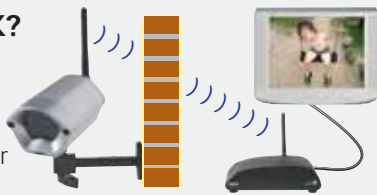

**MARMITEK**

**GIGACAM 4 SET**  
Wireless surveillance camera for indoor and outdoor use.

- Image and sound.
- Easy to connect to your TV or VCR.
- Receiver automatically switches between up to 4 cameras.

**HOW DOES IT WORK?**

The set consists of a wireless colour camera and a receiver. Install the camera wherever you want, in- or outside. Then connect the receiver, using the cable included, to the Scart connection on your TV or VCR. The camera will transmit the images and sound to the receiver, wirelessly, even through walls and ceilings. Power adapters for the camera and receiver are included.

**MEGACAM 1**  
Camera with cable connection for indoor and outdoor use.

- Image and sound.
- Easy to connect to your TV or VCR.
- Including 15 m cable.

Model	GigaCam 4 Set	MegaCam 1
System:	2.4 GHz wireless	Wired
Range:	100 m free field, 15-30 m through walls and ceilings	N/A
Connection:	Scart	RCA plugs + Scart
Suitable for outdoor use:	Yes, splash-waterproof (IP44) suitable for sheltered mounting outdoors	Yes, splash-waterproof (IP44) when in a sheltered place outdoors
Suitable for multiple cameras:	Yes, max. 4 with automatic switch (4 to 8 seconds)	N/A
Sound:	Yes (built-in Electret microphone)	Yes (built-in Electret microphone)
Colour:	Yes (1/3" CMOS) PAL	Yes (1/3" CMOS) PAL
Min. Illumination:	3 lux	3 lux
Power:	12VDC, 500mA 230V/50Hz power adapter (included)	12VDC, 500mA 230V/50Hz power adapter (included)
Dimensions:	Camera: 130x60x72mm Receiver: 165x95x50mm	130x60x72mm
Operational temperature:	-10°/+40° C	-10°/+40° C
Accessories included:	Receiver, Scart cable, power adapter, wall bracket	15 m cable, power adapter, wall bracket, Scart adapter
Cameras available separately:	<b>Wireless colour camera</b> , identical to camera in the set. Set can be extended to a maximum of 4 cameras.	N/A
	<b>Wireless Black/White Night Vision Camera</b> with extremely light-sensitive lens and built-in night-view LEDs, for use in unlit places.	N/A