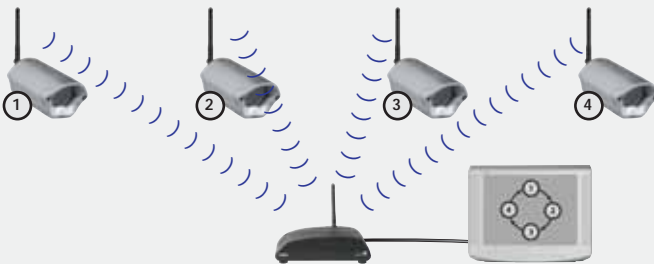

**MARMITEK**

**GIGACAM 4 SET**  
Wireless surveillance camera for indoor and outdoor use.

- Image and sound.
- Easy to connect to your TV or VCR.
- Receiver automatically switches between up to 4 cameras.

**HOW DOES IT WORK?**

The set consists of a wireless colour camera and a receiver. Install the camera wherever you want, in- or outside. Then connect the receiver, using the cable included, to the Scart connection on your TV or VCR. The camera will transmit the images and sound to the receiver, wirelessly, even through walls and ceilings. Power adapters for the camera and receiver are included.

**MEGACAM 1**  
Camera with cable connection for indoor and outdoor use.

- Image and sound.
- Easy to connect to your TV or VCR.
- Including 15 m cable.

Model	GigaCam 4 Set	MegaCam 1
System:	2.4 GHz wireless	Wired
Range:	100 m free field, 15-30 m through walls and ceilings	N/A
Connection:	Scart	RCA plugs + Scart
Suitable for outdoor use:	Yes, splash-waterproof (IP44) suitable for sheltered mounting outdoors	Yes, splash-waterproof (IP44) when in a sheltered place outdoors
Suitable for multiple cameras:	Yes, max. 4 with automatic switch (4 to 8 seconds)	N/A
Sound:	Yes (built-in Electret microphone)	Yes (built-in Electret microphone)
Colour:	Yes (1/3" CMOS) PAL	Yes (1/3" CMOS) PAL
Min. Illumination:	3 lux	3 lux
Power:	12VDC, 500mA 230V/50Hz power adapter (included)	12VDC, 500mA 230V/50Hz power adapter (included)
Dimensions:	Camera: 130x60x72mm Receiver: 165x95x50mm	130x60x72mm
Operational temperature:	-10°/+40° C	-10°/+40° C
Accessories included:	Receiver, Scart cable, power adapter, wall bracket	15 m cable, power adapter, wall bracket, Scart adapter
Cameras available separately:	<b>Wireless colour camera</b> , identical to camera in the set. Set can be extended to a maximum of 4 cameras.	N/A
	<b>Wireless Black/White Night Vision Camera</b> with extremely light-sensitive lens and built-in night-view LEDs, for use in unlit places.	N/A