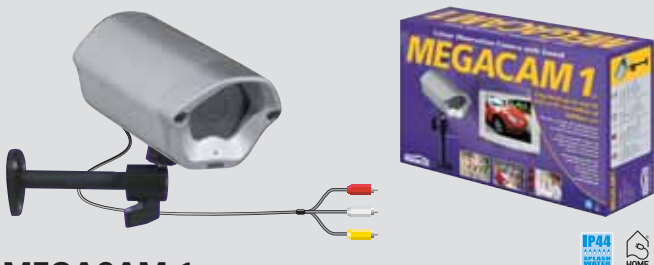

**MARMITEK**

**GIGACAM 4 SET**  
Wireless surveillance camera for indoor and outdoor use.

- Image and sound.
- Easy to connect to your TV or VCR.
- Receiver automatically switches between up to 4 cameras.

**HOW DOES IT WORK?**

The set consists of a wireless colour camera and a receiver. Install the camera wherever you want, in- or outside. Then connect the receiver, using the cable included, to the Scart connection on your TV or VCR. The camera will transmit the images and sound to the receiver, wirelessly, even through walls and ceilings. Power adapters for the camera and receiver are included.

**MEGACAM 1**  
Camera with cable connection for indoor and outdoor use.

- Image and sound.
- Easy to connect to your TV or VCR.
- Including 15 m cable.

Model	GigaCam 4 Set	MegaCam 1
System:	2.4 GHz wireless	Wired
Range:	100 m free field, 15-30 m through walls and ceilings	N/A
Connection:	Scart	RCA plugs + Scart
Suitable for outdoor use:	Yes, splash-waterproof (IP44) suitable for sheltered mounting outdoors	Yes, splash-waterproof (IP44) when in a sheltered place outdoors
Suitable for multiple cameras:	Yes, max. 4 with automatic switch (4 to 8 seconds)	N/A
Sound:	Yes (built-in Electret microphone)	Yes (built-in Electret microphone)
Colour:	Yes (1/3" CMOS) PAL	Yes (1/3" CMOS) PAL
Min. Illumination:	3 lux	3 lux
Power:	12VDC, 500mA 230V/50Hz power adapter (included)	12VDC, 500mA 230V/50Hz power adapter (included)
Dimensions:	Camera: 130x60x72mm Receiver: 165x95x50mm	130x60x72mm
Operational temperature:	-10°/+40° C	-10°/+40° C
Accessories included:	Receiver, Scart cable, power adapter, wall bracket	15 m cable, power adapter, wall bracket, Scart adapter
Cameras available separately:	<b>Wireless colour camera</b> , identical to camera in the set. Set can be extended to a maximum of 4 cameras.	N/A
	<b>Wireless Black/White Night Vision Camera</b> with extremely light-sensitive lens and built-in night-view LEDs, for use in unlit places.	N/A