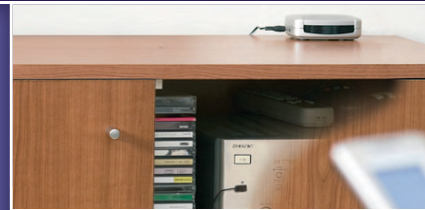

### EN Control your A/V equipment even behind closed cabinet doors

- Control the audio/video equipment in a closed multimedia cabinet with your own remote control.
- It works with almost all A/V equipment (DVD/SAT/VIDEO/AUDIO etc.) with an infrared sensor.
- Connect and control multiple appliances, with the cabinet doors shut or out of sight.
- Works on a 9V battery (not included) or from a mains supply (adapter included).
- Place the Invisible Control on, under or next to the multimedia cabinet, in view of the remote control.